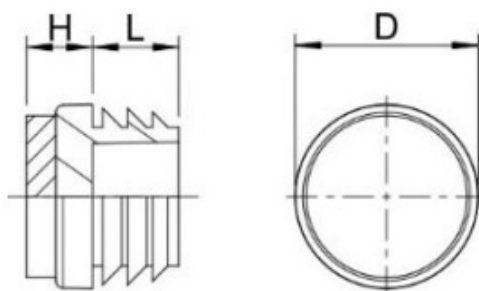

## Description:

Insert Glide For Round Tubes, Diam 42mm, PE, Black

## Item number:

10.02.186-0

Units	Box	Carton	HS Code	Barcode
Pcs.	0	1500	3901908099	 5704866007030

D	H	L
14,0	4,0	9,3
15,0	4,0	9,6
19,0	4,1	11,0
20,0	4,0	12,0
22,0	4,0	11,8
25,0	5,0	11,8
30,0	5,0	14,0
35,0	5,0	14,3
40,0	5,0	11,7
42,0	5,0	11,5
50,0	5,2	16,0